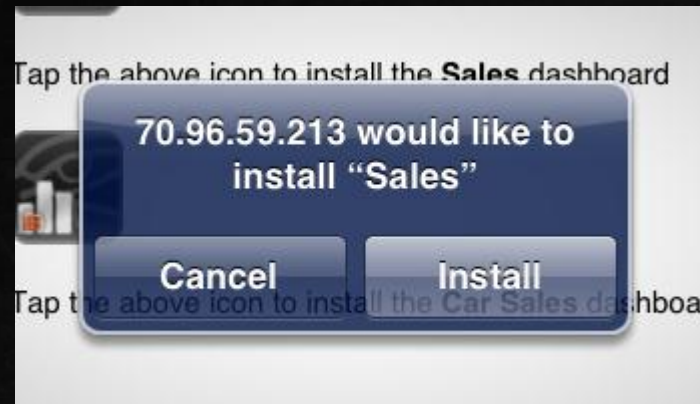

 Tap the above icon to install the **Sales** dashboard

 Tap the above icon to install the **Car Sales** dashboard

Installation Confirmation

App Installation

Questions?

Bryan Baca
Infosol Product Support Manager
bbaca@infosol.com