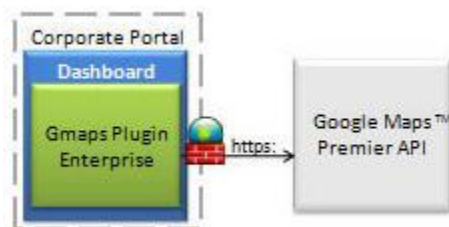

# GMaps Plugin Property

- API Key is required prior to interacting
- Series Name- Distinguish a unique series on the map using the Series
- Region/Address- Associate multiple geographical points for a single series within the Google Map interface
- Labels- Define textual label values with each marker in a particular series
- Values- Identify a numerical value with each marker in a particular series
- Data Insertion- Bind the Position insertion type, commonly found in Xcelsius selector components, to a single cell
- Series Name Destination-Bind the series name to a single cell